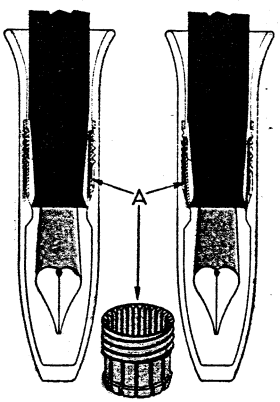

SHEAFFER'S Dry-Proof desk sets are supplied with one of four pens—(1) the AUTOGRAPH LIFETIME for facsimile engraving (see page 2), the No. 75 desk pen BALDA, (2) the LIFETIME No. 74 desk pen ZYUBL, (3) the No. 5 desk pen ZYUBS, and (4) the No. 3 desk pen ZYUBW. The above pens with the exception of the AUTOGRAPH LIFETIME are available in green and brown as well as black. The AUTOGRAPH LIFETIME desk pen is available in black only. All desk set bases are shipped complete with pens, each of the proper color to match the base, but if it is necessary to order desk pens separately for replacement purposes, the price of the No. 75 desk pen is $15.00, No. 74 desk pen $8.00, No. 5 desk pen $5.00 and the No. 3 desk pen $3.00. SHEAFFER desk sets are also available with the black AUTOGRAPH desk pencil, the BALDA desk pencil BADLA at $13.50 or the SLD desk pencil ZYBUX $5.00.

P085 GNODA. Black and Chromium lamp. Base 6 inches in dia., height over all 12 inches. With No. 5 pen $12.50.

P088 the same as above with LIFETIME pen $15.00.

R148 GRUGA. Bronze lamp with copper trim. Base 5 1/4 inches dia., height over all 12 inches. With LIFETIME pen $15.00.

The lamps on this page shown with LIFETIME pens (except P088) are also available with AUTOGRAPH LIFETIME pens for facsimile signature engraving at $8.00 additional.

TURNING PEN TO THE RIGHT FORCES FLUTED SLEEVE "A" INTO LOCKING POSITION MAKING AIR-TIGHT SEAL BY FIRMLY PRESSING PEN AGAINST SOCKET SEAT